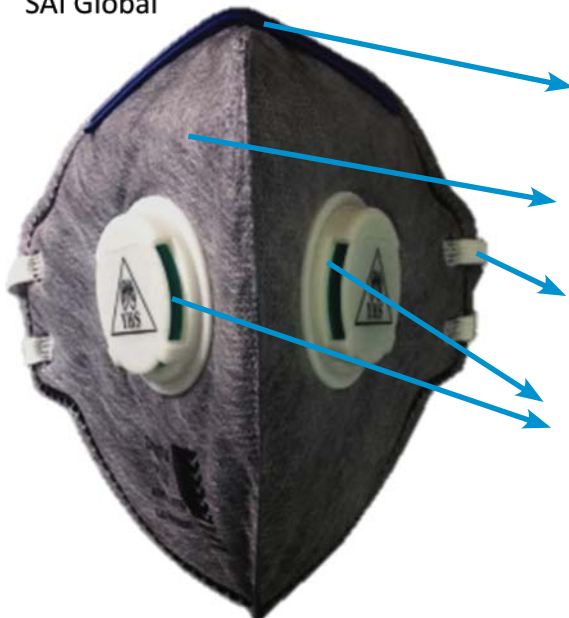

Your Health & Safety

P2 VERTICAL FOLD RESPIRATORS

TWIN

VALVE

P2V-BETTER

Valved Comfort
Ex Valve = < heat,
moisture and fogging

DM20TV

P2CV-BEST

Odour Removal
Ex Valve + Charcoal
for nuisance odours

DM30TV

ALL YHS masks featured above are

ASNZS P2 CERTIFIED

COMFORTABLE

COMPACT

Australian Standard
ASNZS 1716:2012
Lic. No. 20631
SAI Global

EVA internal nose pad with adjustable nose bridge

Super soft flexible filter material for optimum fit

Soft and wide welded elastic straps for superior comfort

Twin exhalation valves eliminates moisture and heat build up

Refer ASNZS1715 for guidance on selection, use and maintenance of respirators