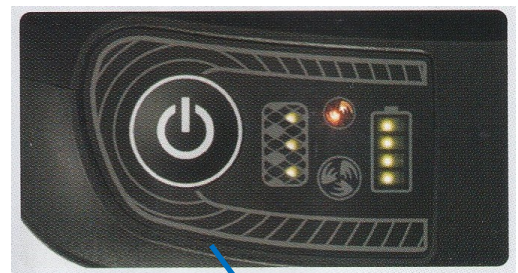

All YHS PAPR kits include Spark Screen, Pre-Filter, P3 Particle Filter, Blower Unit, Battery, Battery Charger, Airflow Indicator, Hose with Hose Cover, Comfort Belt, Shoulder Straps, Visor Overlays and Carry Bag. Optional A or ABEK filters and Extended Battery.

YHS 007 Series PAPR Respirator Kits					
YHSGS007P3	✓		✓		
YHSGS007A1P3	✓		✓	✓	
YHSGS007ABEKP3	✓		✓		✓
YHSSH007P3		✓	✓		
YHSSH007A1P3		✓	✓	✓	
YHSSH007ABEKP3		✓	✓		✓